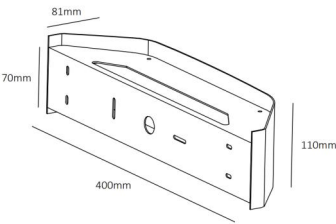

LIGHT DISTRIBUTION for 4000K wide 90°

h(m)	E(lx)	Ø(m)
1	103.3	Ø2.00
2	28.82	Ø4.00
3	11.47	Ø6.00
4	6.454	Ø8.00
5	4.131	Ø10.0

The photograph may not match the reference exactly. Please read the product description to identify the finish.